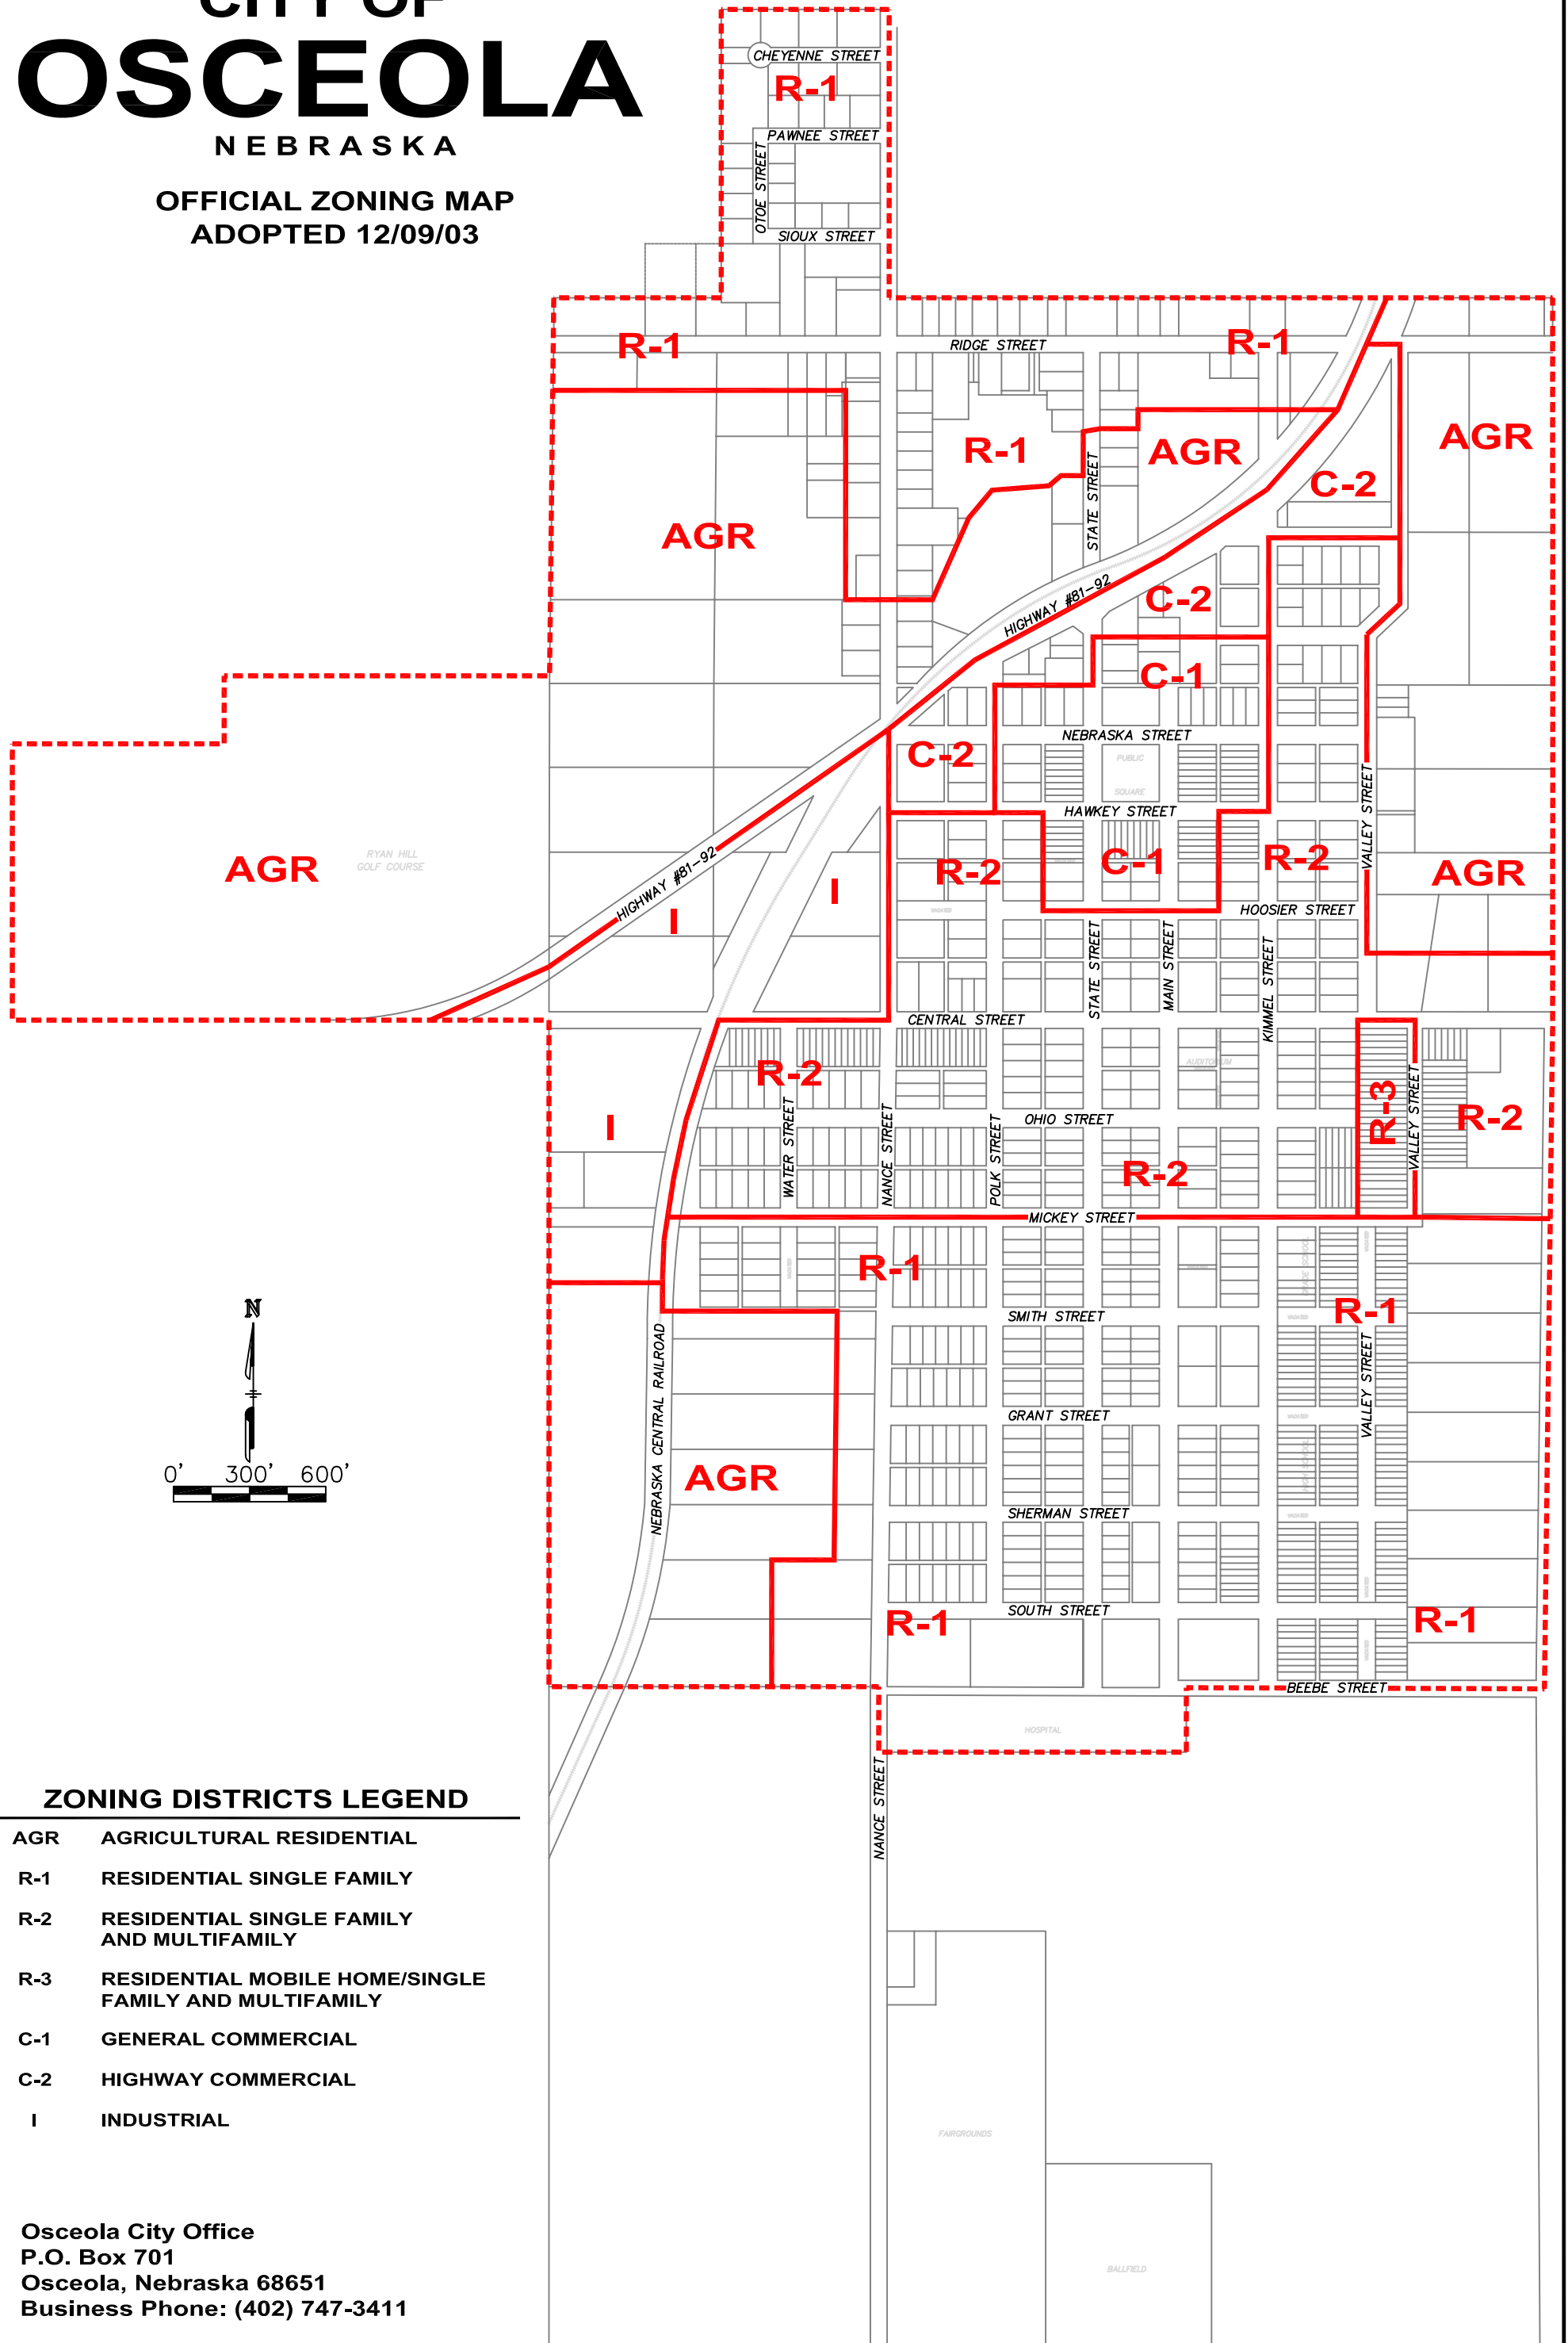

CITY OF OSCEOLA

NEBRASKA

OFFICIAL ZONING MAP
ADOPTED 12/09/03

ZONING DISTRICTS LEGEND

AGR	AGRICULTURAL RESIDENTIAL
R-1	RESIDENTIAL SINGLE FAMILY
R-2	RESIDENTIAL SINGLE FAMILY AND MULTIFAMILY
R-3	RESIDENTIAL MOBILE HOME/SINGLE FAMILY AND MULTIFAMILY
C-1	GENERAL COMMERCIAL
C-2	HIGHWAY COMMERCIAL
I	INDUSTRIAL